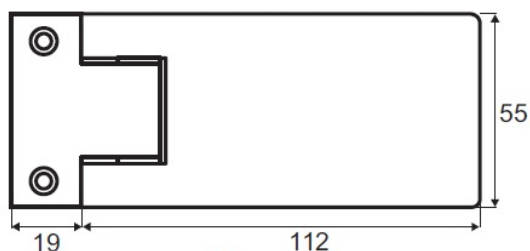

PRODUCT SHEET

Description:

Shower Hinge "King", Wall/Glass, SS-Look, Offset Back Pl, 6- 10mm Glass Thickness, w/Angle Adjustment & 25DG Return, Function, Brass Material, Rectangular Shape, Rounded Edges &, Corners

Item number:

15.24.131-0

Units	Box	Carton	HS Code	Barcode
Pcs.	1	20	8302100090	 5704866061292

glass 6 - 10 mm

Glass Cut

SISO A/S

Mileparken 11
DK-2740 Skovlunde
Denmark
VAT: DK 24786013

Phone +45 45 830 900