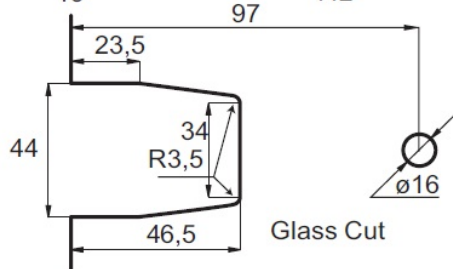

PRODUCT SHEET

Description:

Shower Hinge "King", Wall/Glass, SS-Look, Offset Back Pl, 6- 10mm Glass Thickness, w/Angle Adjustment & 25DG Return, Function, Brass Material, Rectangular Shape, Rounded Edges &, Corners

Item number:

15.24.131-0

Units	Box	Carton	HS Code	Barcode
Pcs.	1	20	8302100090	 5704866061292

glass 6 - 10 mm

Glass Cut

SISO A/S

Mileparken 11
DK-2740 Skovlunde
Denmark
VAT: DK 24786013

Phone +45 45 830 900