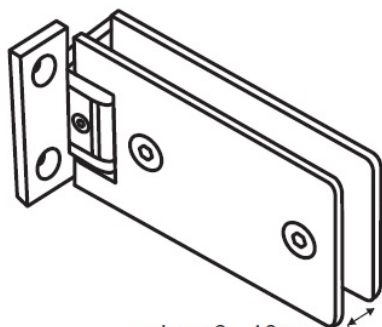

PRODUCT SHEET

Description:

Shower Hinge "King", Wall/Glass, SS-Look, Offset Back Pl, 6- 10mm Glass Thickness, w/Angle Adjustment & 25DG Return, Function, Brass Material, Rectangular Shape, Rounded Edges &, Corners

Item number:

15.24.131-0

Units	Box	Carton	HS Code	Barcode
Pcs.	1	20	8302100090	 5704866061292

glass 6 - 10 mm

Glass Cut

SISO A/S

Mileparken 11
DK-2740 Skovlunde
Denmark
VAT: DK 24786013

Phone +45 45 830 900